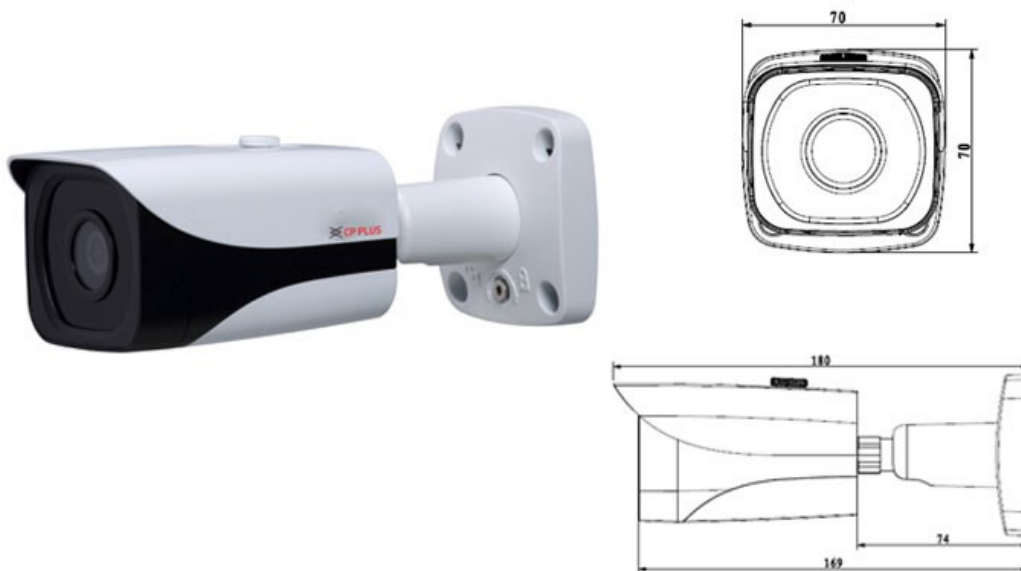

CP- UNC-TD41L4-MD**4 MP Full HD WDR IR Bullet Camera - 40Mtr.****Main Features**

- 1/3" 4Megapixel PS CMOS Image Sensor
- 25/30fps@4M(2688x1520)
- H.265 and H.264 triple-stream encoding
- WDR(120dB), Day/Night (ICR), 3DNR, AWB, AGC, BLC
- 3.6mm fixed lens (6mm optional)
- IR Range of 40 Mtrs, IP67, PoE, SD Card
- Mobile Software: iCMOB, gCMOB
- CMS Software: KVMS Pro, vOptimus Pro

CP- UNC-TD41L4-MD

4 MP Full HD WDR IR Bullet Camera - 40Mtr.

Feature

Image Sensor
Effective Pixels
Minimum Illumination
Shutter Speed
White Balance
Lens
Gain Control (AGC)
S/N Ratio
Back Light Compensation
Video Compression
Video Streaming
Resolution
Digital Zoom
Motion detection
Privacy Mask
ICR
ROI
Bit Rate
Protocol
Smart Detection
Ethernet
User Account
IR
Smart Phone
Micro SD
Operating Temperature
Power Source
Power Consumption

 **CP- UNC-TD41L4-MD**

4 MP Full HD WDR IR Bullet Camera - 40Mtr.

Feature	Specification
Weatherproof Standard	IP67
Dimension	180mm x 70mm x 70mm (7.09"x2.76"x2.76")
Weight	0.41kg (0.91lb)